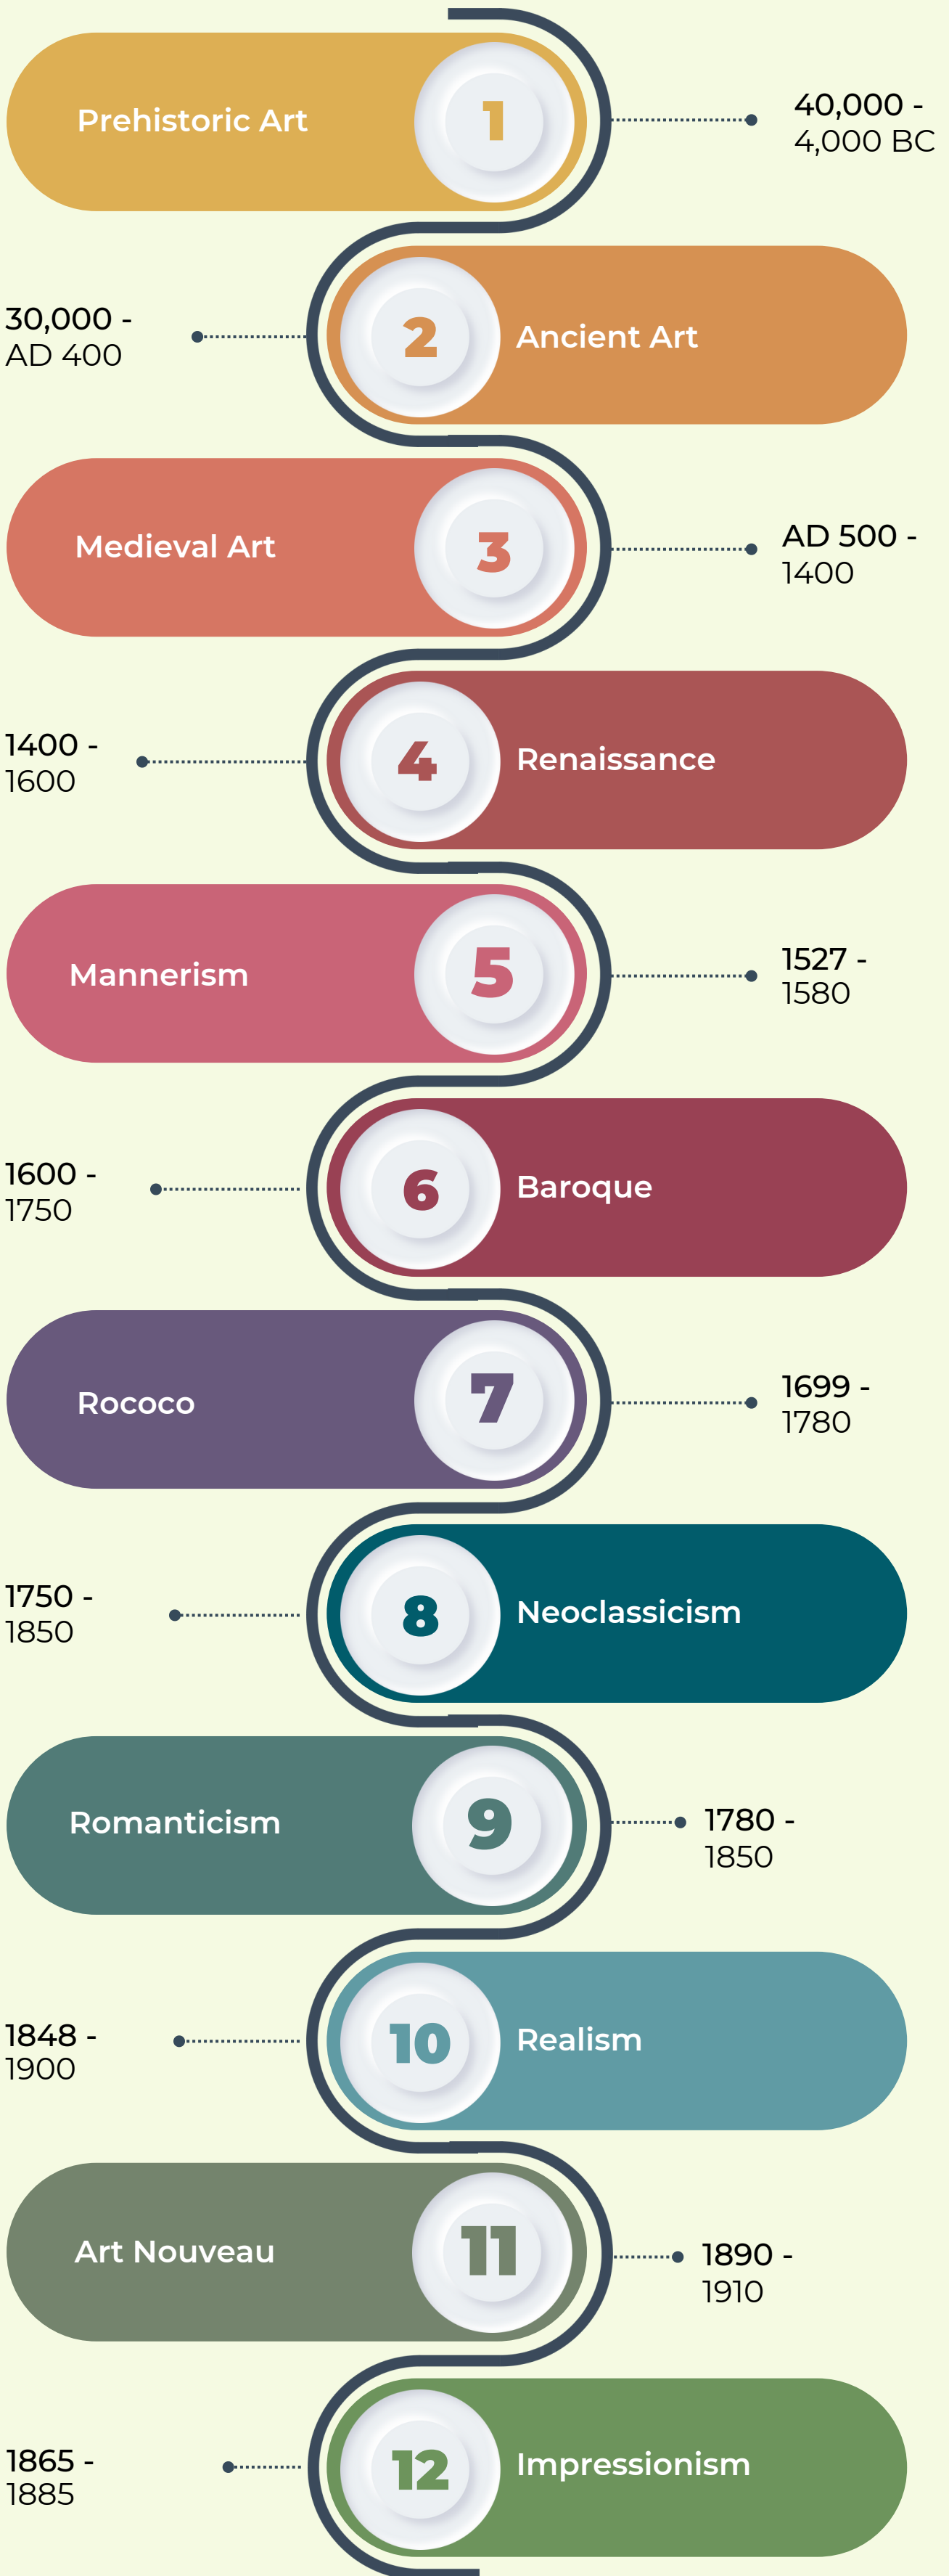

TIMELINE

Post Impressionism

13

1885 -
1910

30,1900 -
1935

14

Fauvism

Expressionism

15

1905 -
1920

1907 -
1914

16

Cubism

Surrealism

17

1917 -
1950

1940 -
1950

18

Abstract
Expressionism

Op Art
Pop Art

19

1950S -
1960s

1960 -
1969

20

Arte Povera

Minimalism

21

1960S -
1970s

MID 1960S -
MID 1970s

22

Conceptual Art

Contemporary Art